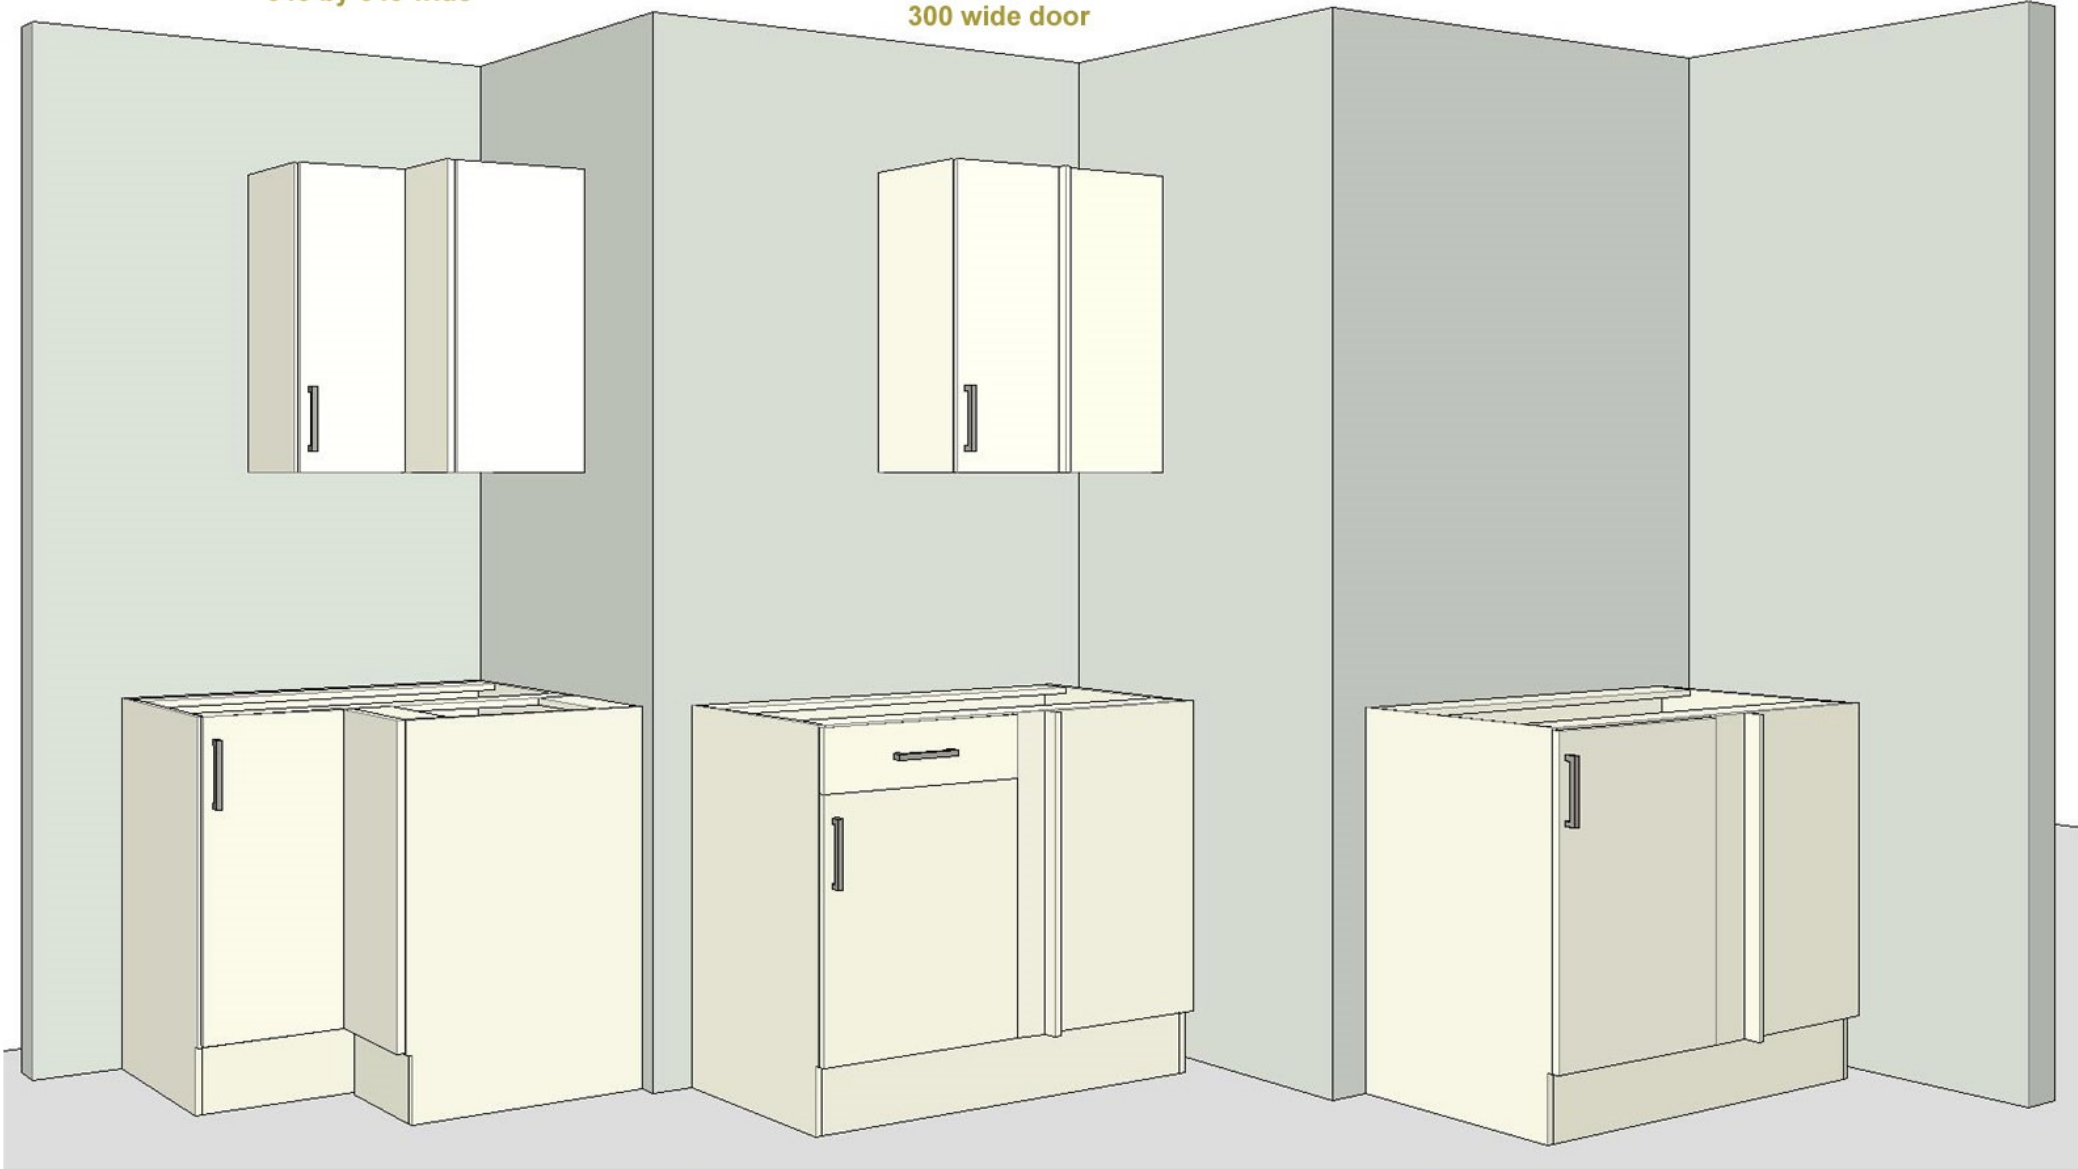

KITCHEN DETAILS

NOTE - SIZES ARE IN MILLIMETRES

BASE & WALL UNITS

720 High microwave Wall Housing	900 High microwave Wall Housing	290 High Top box 500,600 800,900 1000 wide	360 High Top box 500,600 800,900 1000 wide	570 High wall unit 300,400, 450 500 600 wide	720 High wall unit 300,350, 400, 450, 500 600 wide	900 High wall unit 300,400, 450 500 600 wide	570 High wall unit 800,900,1000 1200 wide	720 High wall unit 700,800,900 1000, 1200 wide	900 High wall unit 800,900,1000 1200 wide	720 High Glass wall unit 500 wide	720 High Wall Wine Rack 150, 300 wide
---------------------------------------	---------------------------------------	--	--	--	---	--	--	--	--	--	--

Microwave Housing 600 wide	Single oven Housing 600 wide	Base unit 300,400,350 400,450,500, 600 wide	Drawerline Base unit 300,400,350 400,450,500, 600 wide	Pan Drawer 500,600 800,900 1000 wide	2 Pan Drawer 500,600 800,900 1000 wide	5 Drawer pack 300,400,450 500,600 wide	Highline Base unit 700,800 900,1000 1200 wide	Drawerline Base unit 800,900,1000 1200 wide	Base Wine Rack 150, 300 wide
----------------------------------	------------------------------------	--	--	--	--	---	---	--	------------------------------------

NOTE - SOME UNITS MAY NOT BE AVAILABLE IN CERTAIN DOOR RANGES
 - SIZES ARE IN MILLIMETRES

'L' shaped corner wall unit
570, 720 & 900 high
640 by 640 wide

Corner wall unit
570, 720 & 900 High
600 wide
300 wide door

'L' shaped corner base unit
900 by 900 wide

Drawline corner base unit
700, 800, 900, 1000 wide
300, 400, 450, 500, 600 wide door & drawer

Corner base unit
700, 800, 900, 1000 wide
300, 400, 450, 500, 600 wide door