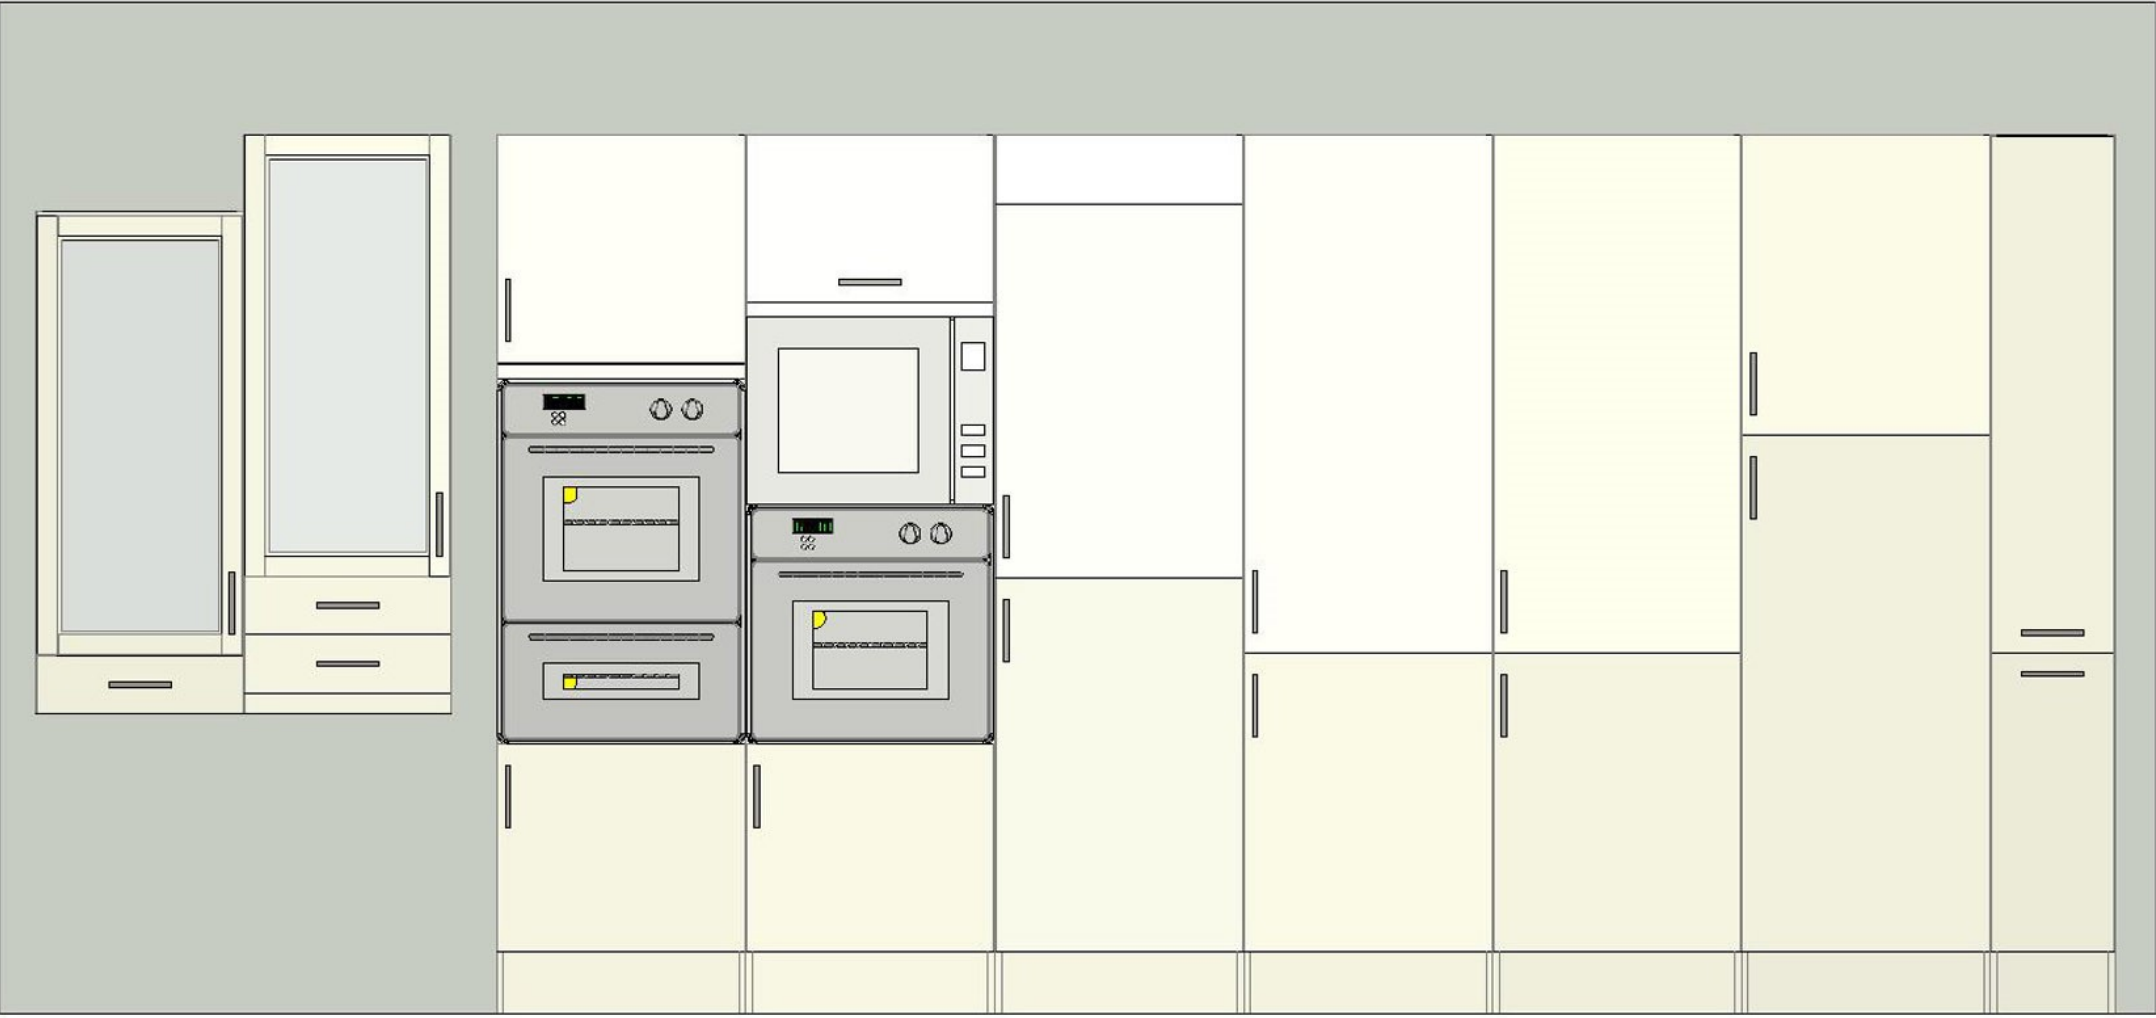

NOTE - SOME UNITS MAY NOT BE AVAILABLE IN CERTAIN DOOR RANGES
 - SIZES ARE IN MILLIMETRES

'L' shaped corner wall unit
570, 720 & 900 high
640 by 640 wide

Corner wall unit
570, 720 & 900 High
600 wide
300 wide door

'L' shaped corner base unit
900 by 900 wide

Drawline corner base unit
700, 800, 900, 1000 wide
300, 400, 450, 500, 600 wide door & drawer

Corner base unit
700, 800, 900, 1000 wide
300, 400, 450, 500, 600 wide door

WORKTOP & TALL UNITS

1210 High
gun cabinet
500 wide

1390 High
Dresser unit
500 wide

2120 & 2300
High double
oven housing
600 wide

2120 & 2300
High oven &
microwave
housing
600 wide

2120 & 2300
High 50/50
fridge freezer
housing
600 wide

2120 & 2300
High 70/30
fridge freezer
housing
600 wide

2120 & 2300
High Larder
unit
300,400,500
600 800 wide

2120 & 2300
High broom
cupboard
300,400,500
600 800 wide

2120 & 2300
High pullout
larder unit
300 wide