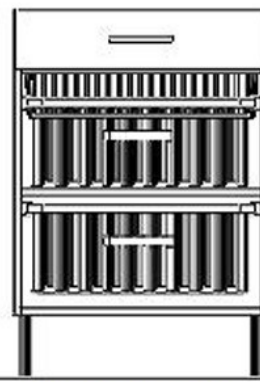

**NOTE - SOME UNITS MAY NOT BE AVAILABLE IN CERTAIN DOOR RANGES
- SIZES ARE IN MILLIMETRES**

MISCELLAENOUS UNITS

720 & 900 High wall microwave housing
600 wide

720 & 900 High wine rack
150, 300 wide

720 & 900 High open shelf
150-1200 wide

720 & 900 High plate rack
500 wide

720 & 900 High spice rack
500 wide

720 High tambour unit
500,600 wide

720 & 900 High glass wall unit
720 High - 400,500,600 wide
900 High - 500 wide

Base oven housing
600 wide

Base Microwave Housing
600 wide

Base wine rack
150,300,450 wide

Base open shelf unit
100-1200 wide

Tray Space
100-1200 wide

Wicker Basket unit
500, 600 wide

Base Bin unit
300, 400,450
500, 600 wide

Pullout base unit
150,300, 400,
500 wide

NOTE - SOME UNITS MAY NOT BE AVAILABLE IN CERTAIN DOOR RANGES
- SIZES ARE IN MILLIMETRES