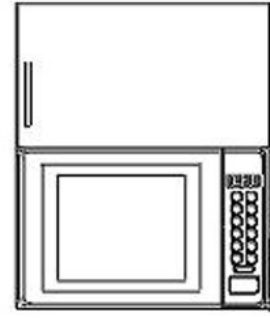

WORKTOP & TALL UNITS

1210 High
gun cabinet
500 wide

1390 High
Dresser unit
500 wide

2120 & 2300
High double
oven housing
600 wide

2120 & 2300
High oven &
microwave
housing
600 wide

2120 & 2300
High 50/50
fridge freezer
housing
600 wide

2120 & 2300
High 70/30
fridge freezer
housing
600 wide

2120 & 2300
High Larder
unit
300,400,500
600 800 wide

2120 & 2300
High broom
cupboard
300,400,500
600 800 wide

2120 & 2300
High pullout
larder unit
300 wide

**NOTE - SOME UNITS MAY NOT BE AVAILABLE IN CERTAIN DOOR RANGES
- SIZES ARE IN MILLIMETRES**

MISCELLAENOUS UNITS

720 & 900 High wall microwave housing
600 wide

720 & 900 High wine rack
150, 300 wide

720 & 900 High open shelf
150-1200 wide

720 & 900 High plate rack
500 wide

720 & 900 High spice rack
500 wide

720 High tambour unit
500,600 wide

720 & 900 High glass wall unit
720 High - 400,500,600 wide
900 High - 500 wide

Base oven housing
600 wide