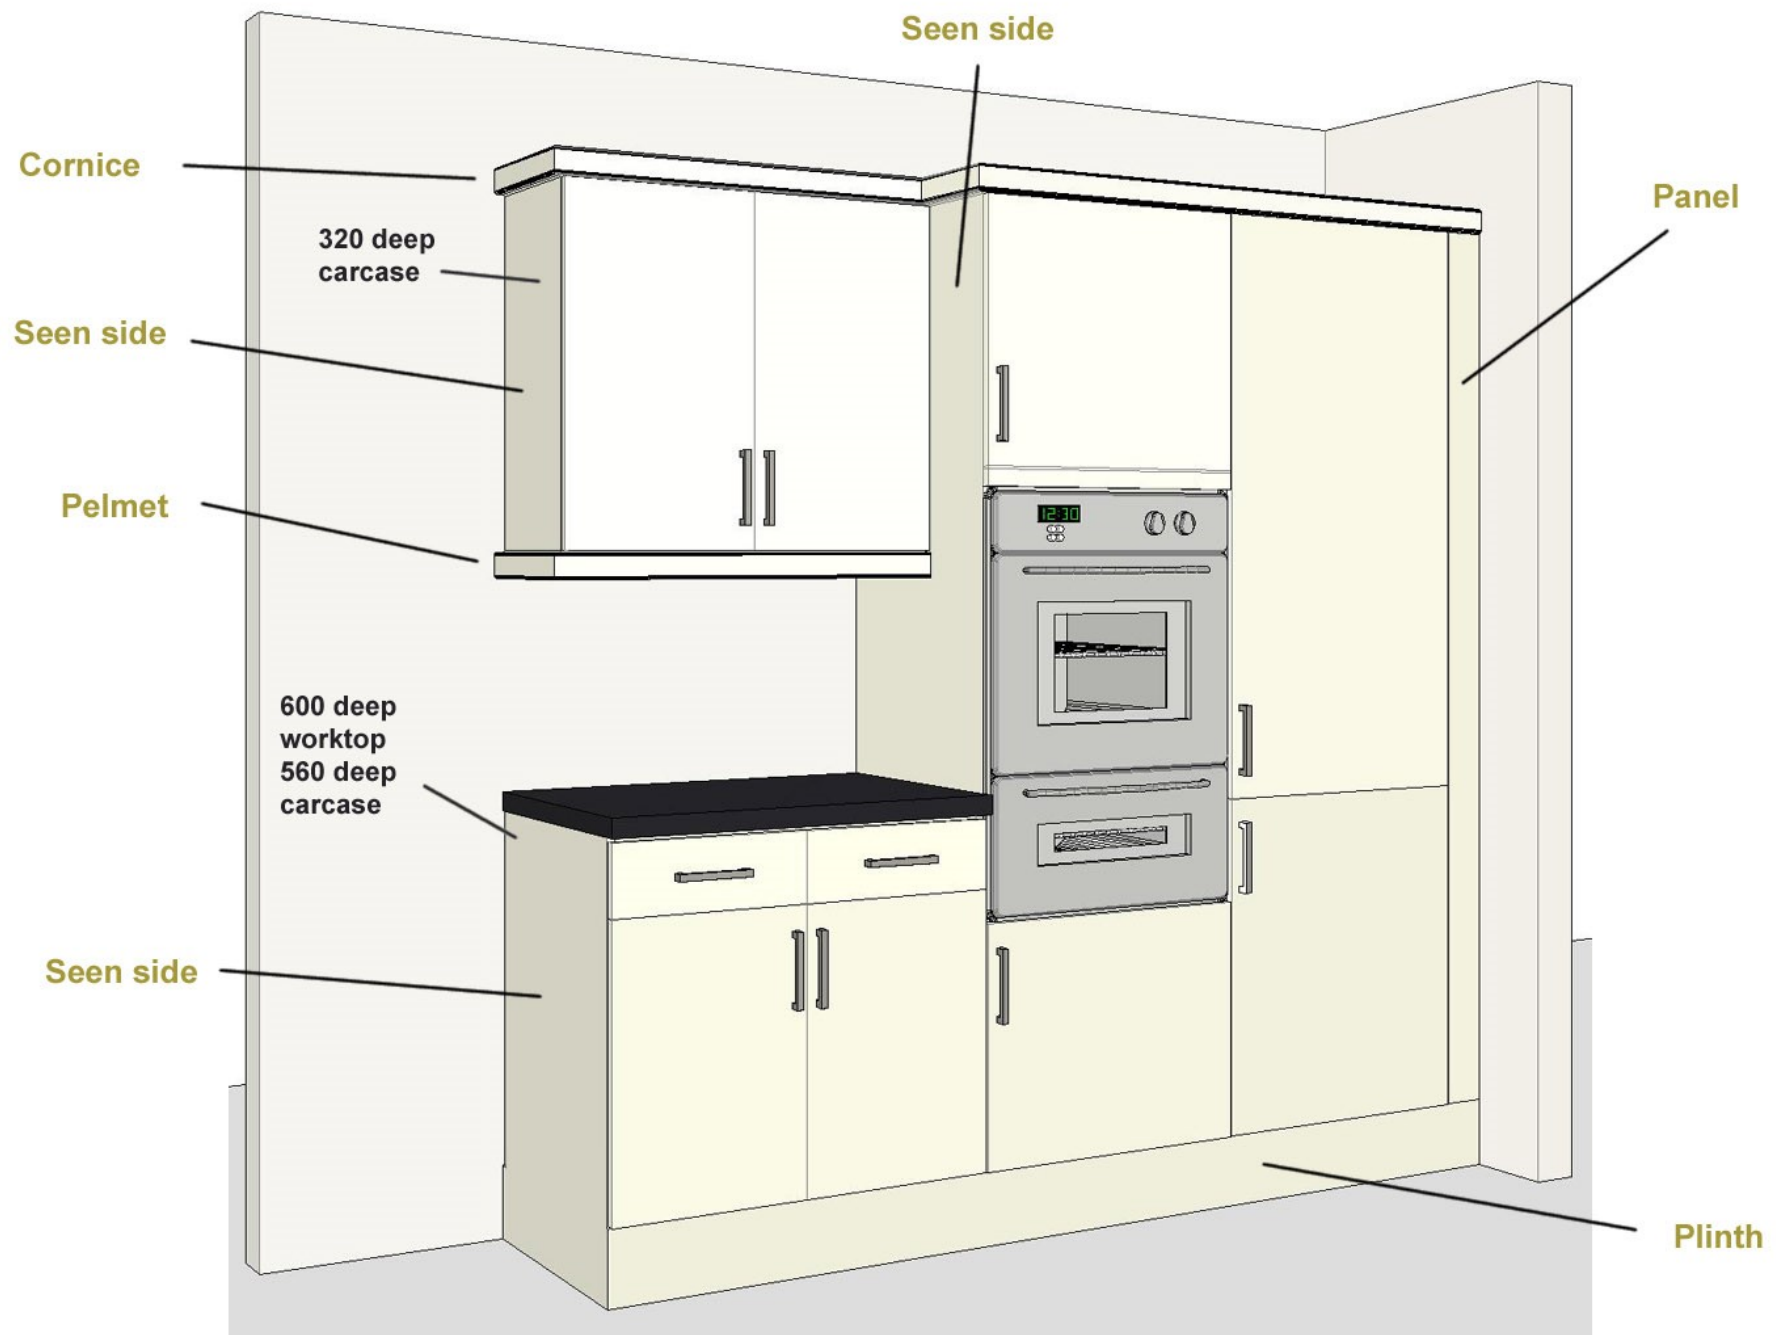

KITCHEN DETAILS

NOTE - SIZES ARE IN MILLIMETRES

BASE & WALL UNITS

720 High microwave Wall Housing	900 High microwave Wall Housing	290 High Top box 500,600 800,900 1000 wide	360 High Top box 500,600 800,900 1000 wide	570 High wall unit 300,400, 450 500 600 wide	720 High wall unit 300,350, 400, 450, 500 600 wide	900 High wall unit 300,400, 450 500 600 wide	570 High wall unit 800,900,1000 1200 wide	720 High wall unit 700,800,900 1000, 1200 wide	900 High wall unit 800,900,1000 1200 wide	720 High Glass wall unit 500 wide	720 High Wall Wine Rack 150, 300 wide
---------------------------------------	---------------------------------------	--	--	--	---	--	--	--	--	--	--

Microwave Housing 600 wide	Single oven Housing 600 wide	Base unit 300,400,350 400,450,500, 600 wide	Drawerline Base unit 300,400,350 400,450,500, 600 wide	Pan Drawer 500,600 800,900 1000 wide	2 Pan Drawer 500,600 800,900 1000 wide	5 Drawer pack 300,400,450 500,600 wide	Highline Base unit 700,800 900,1000 1200 wide	Drawerline Base unit 800,900,1000 1200 wide	Base Wine Rack 150, 300 wide
----------------------------------	------------------------------------	--	--	--	--	---	---	--	------------------------------------

NOTE - SOME UNITS MAY NOT BE AVAILABLE IN CERTAIN DOOR RANGES
 - SIZES ARE IN MILLIMETRES

'L' shaped corner wall unit
570, 720 & 900 high
640 by 640 wide

Corner wall unit
570, 720 & 900 High
600 wide
300 wide door

'L' shaped corner base unit
900 by 900 wide

Drawline corner base unit
700, 800, 900, 1000 wide
300, 400, 450, 500, 600 wide door & drawer

Corner base unit
700, 800, 900, 1000 wide
300, 400, 450, 500, 600 wide door