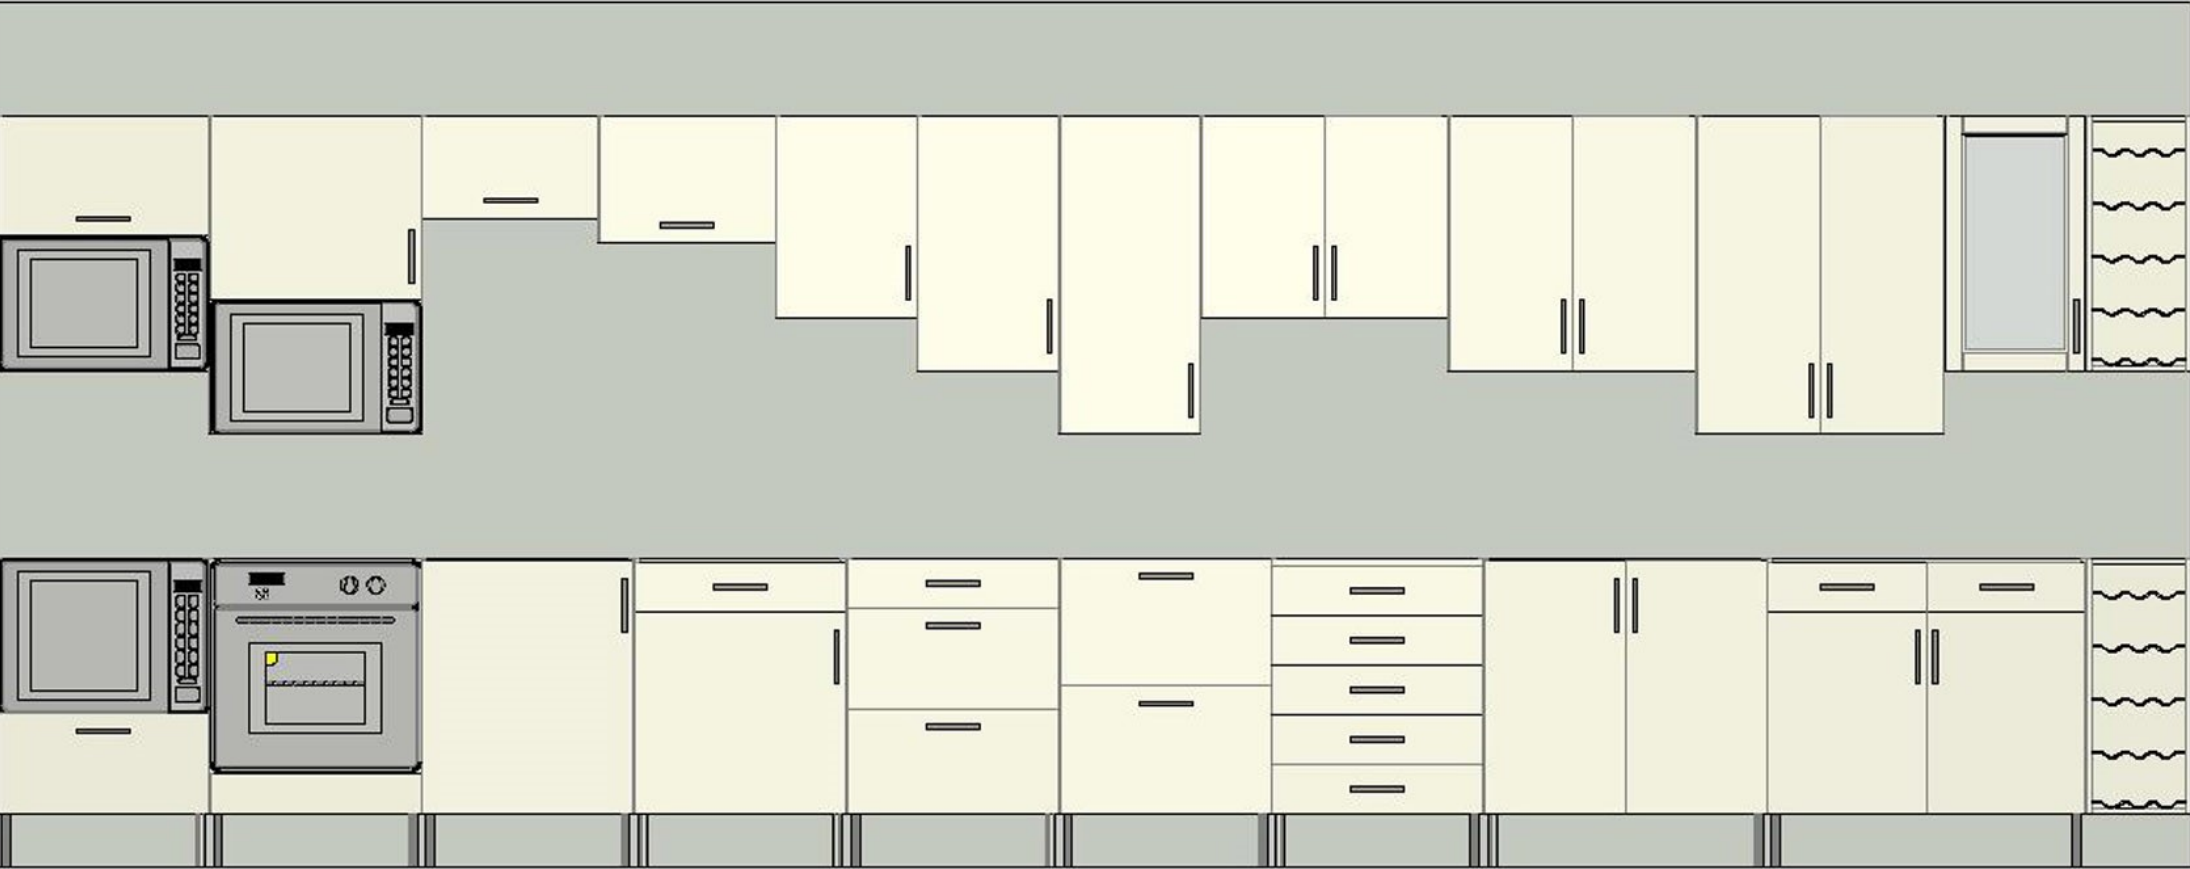

KITCHEN DETAILS

NOTE - SIZES ARE IN MILLIMETRES

BASE & WALL UNITS

720 High microwave Wall Housing	900 High microwave Wall Housing	290 High Top box 500,600 800,900 1000 wide	360 High Top box 500,600 800,900 1000 wide	570 High wall unit 300,400, 450 500 600 wide	720 High wall unit 300,350, 400, 450, 500 600 wide	900 High wall unit 300,400, 450 500 600 wide	570 High wall unit 800,900,1000 1200 wide	720 High wall unit 700,800,900 1000, 1200 wide	900 High wall unit 800,900,1000 1200 wide	720 High Glass wall unit 500 wide	720 High Wall Wine Rack 150, 300 wide
---------------------------------------	---------------------------------------	--	--	--	---	--	--	--	--	--	--

Microwave Housing 600 wide	Single oven Housing 600 wide	Base unit 300,400,350 400,450,500, 600 wide	Drawerline Base unit 300,400,350 400,450,500, 600 wide	Pan Drawer 500,600 800,900 1000 wide	2 Pan Drawer 500,600 800,900 1000 wide	5 Drawer pack 300,400,450 500,600 wide	Highline Base unit 700,800 900,1000 1200 wide	Drawerline Base unit 800,900,1000 1200 wide	Base Wine Rack 150, 300 wide
----------------------------------	------------------------------------	--	--	--	--	---	---	--	------------------------------------

NOTE - SOME UNITS MAY NOT BE AVAILABLE IN CERTAIN DOOR RANGES
 - SIZES ARE IN MILLIMETRES

'L' shaped corner wall unit
570, 720 & 900 high
640 by 640 wide

Corner wall unit
570, 720 & 900 High
600 wide
300 wide door

'L' shaped corner base unit
900 by 900 wide

Drawline corner base unit
700, 800, 900, 1000 wide
300, 400, 450, 500, 600 wide door & drawer

Corner base unit
700, 800, 900, 1000 wide
300, 400, 450, 500, 600 wide door