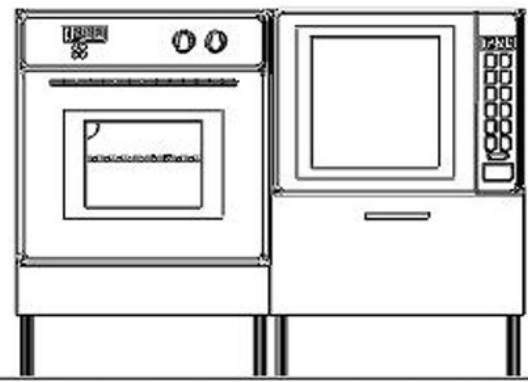

**NOTE - SOME UNITS MAY NOT BE AVAILABLE IN CERTAIN DOOR RANGES
- SIZES ARE IN MILLIMETRES**

MISCELLAENOUS UNITS

720 & 900 High wall microwave housing
600 wide

720 & 900 High wine rack
150, 300 wide

720 & 900 High open shelf
150-1200 wide

720 & 900 High plate rack
500 wide

720 & 900 High spice rack
500 wide

720 High tambour unit
500,600 wide

720 & 900 High glass wall unit
720 High - 400,500,600 wide
900 High - 500 wide

Base oven housing
600 wide

Base Microwave Housing
600 wide

Base wine rack
150,300,450 wide

Base open shelf unit
100-1200 wide

Tray Space
100-1200 wide

Wicker Basket unit
500, 600 wide

Base Bin unit
300, 400,450
500, 600 wide

Pullout base unit
150,300, 400,
500 wide